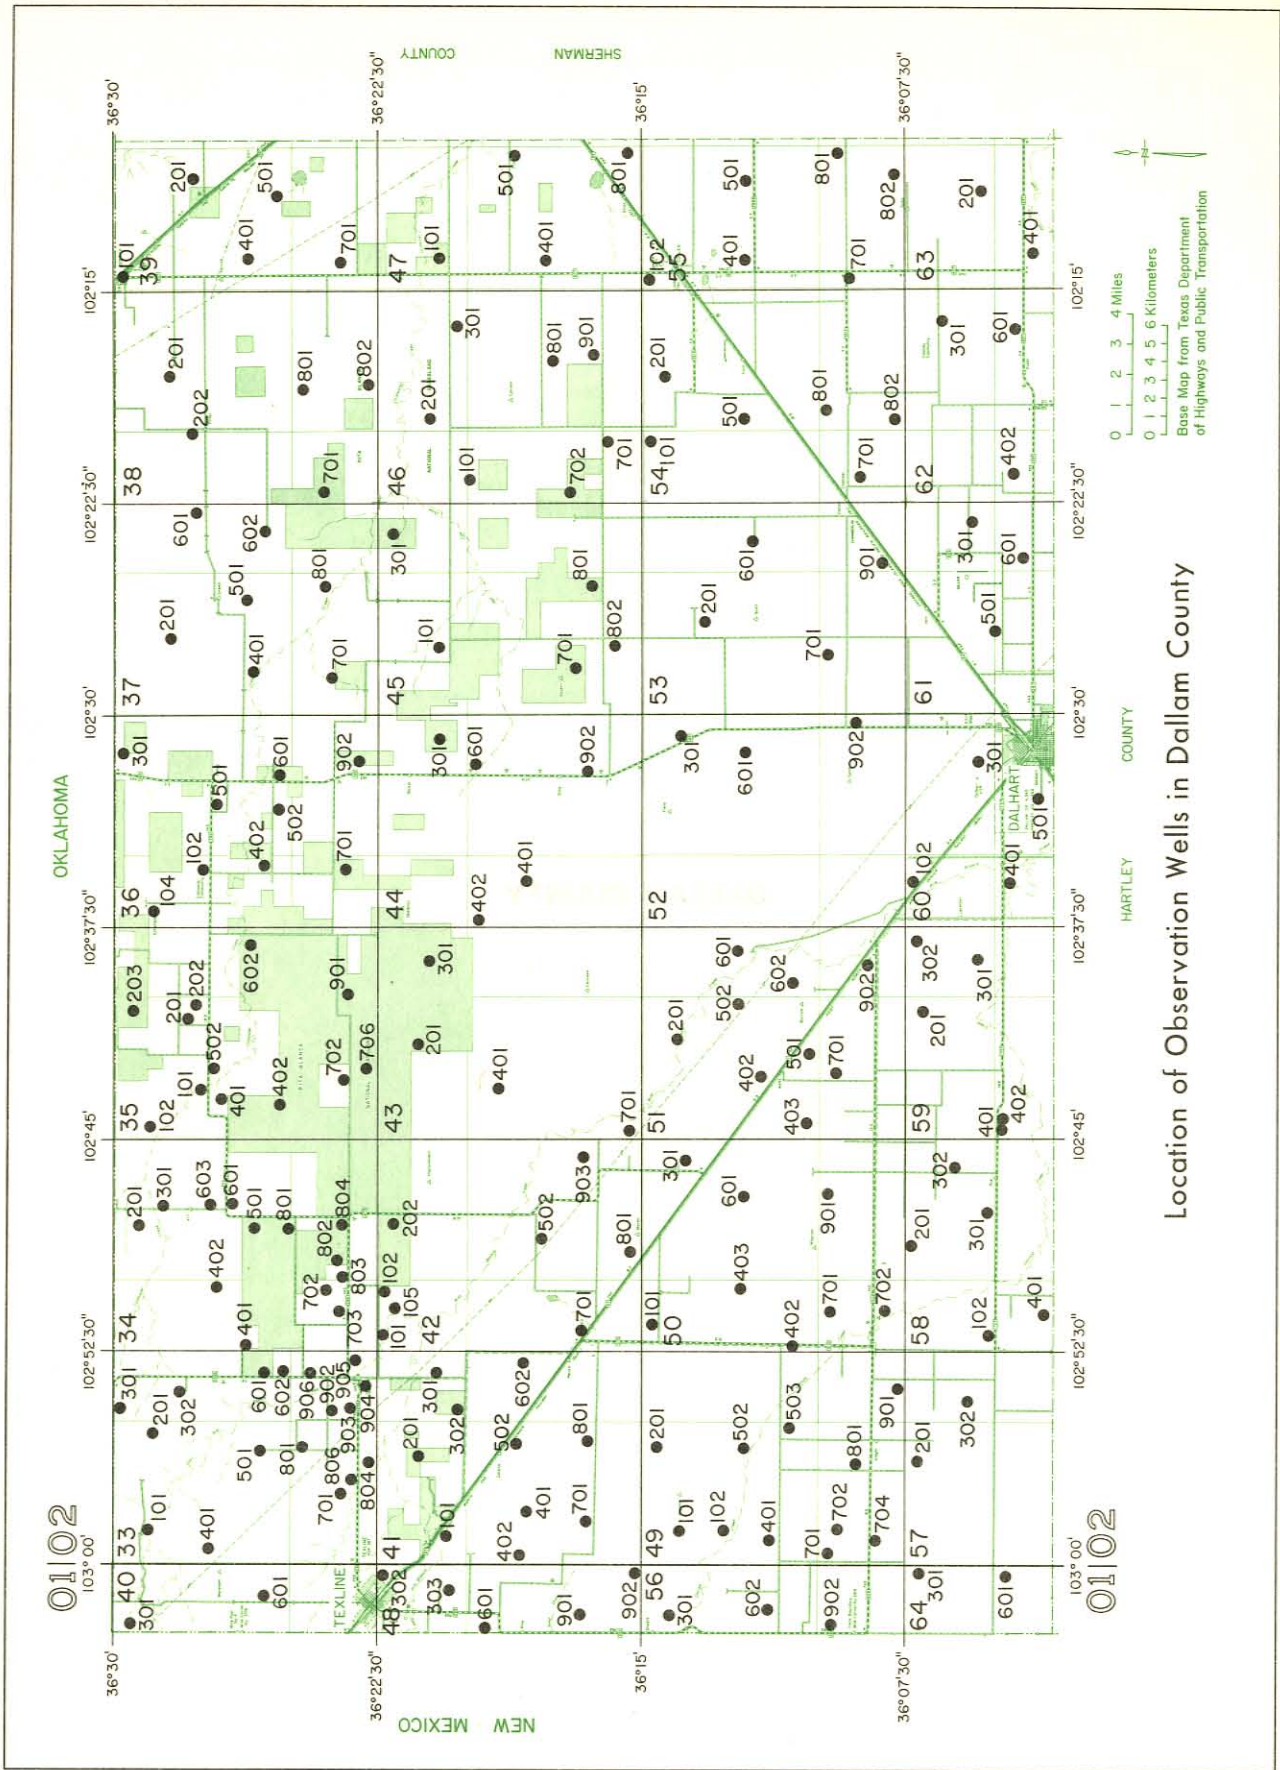

Location of Observation Wells in Roberts County

Location of Observation Wells in Ochiltree County

Location of Observation Wells in Moore County

Location of Observation Wells in Hartley County

OKLAHOMA

Note: This county is within 1° quadrangle number 3.

Location of Observation Wells in Hansford County

Location of Observation Wells in Dallam County