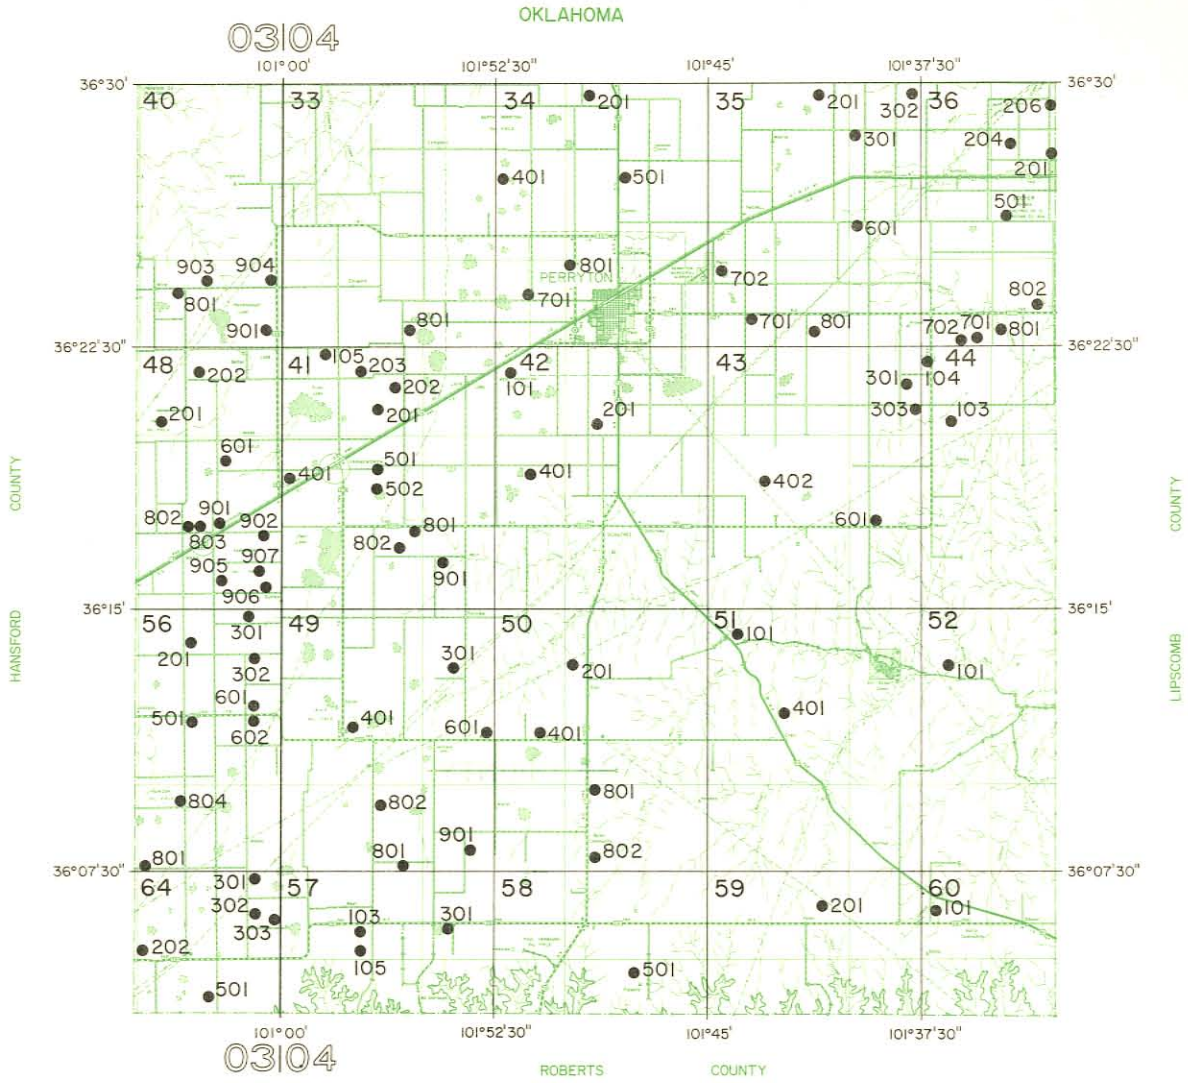

Location of Observation Wells in Roberts County

Location of Observation Wells in Ochiltree County

Location of Observation Wells in Moore County

Location of Observation Wells in Hartley County

OKLAHOMA

Note: This county is within 1° quadrangle number 3.

Location of Observation Wells in Hansford County

Location of Observation Wells in Dallam County