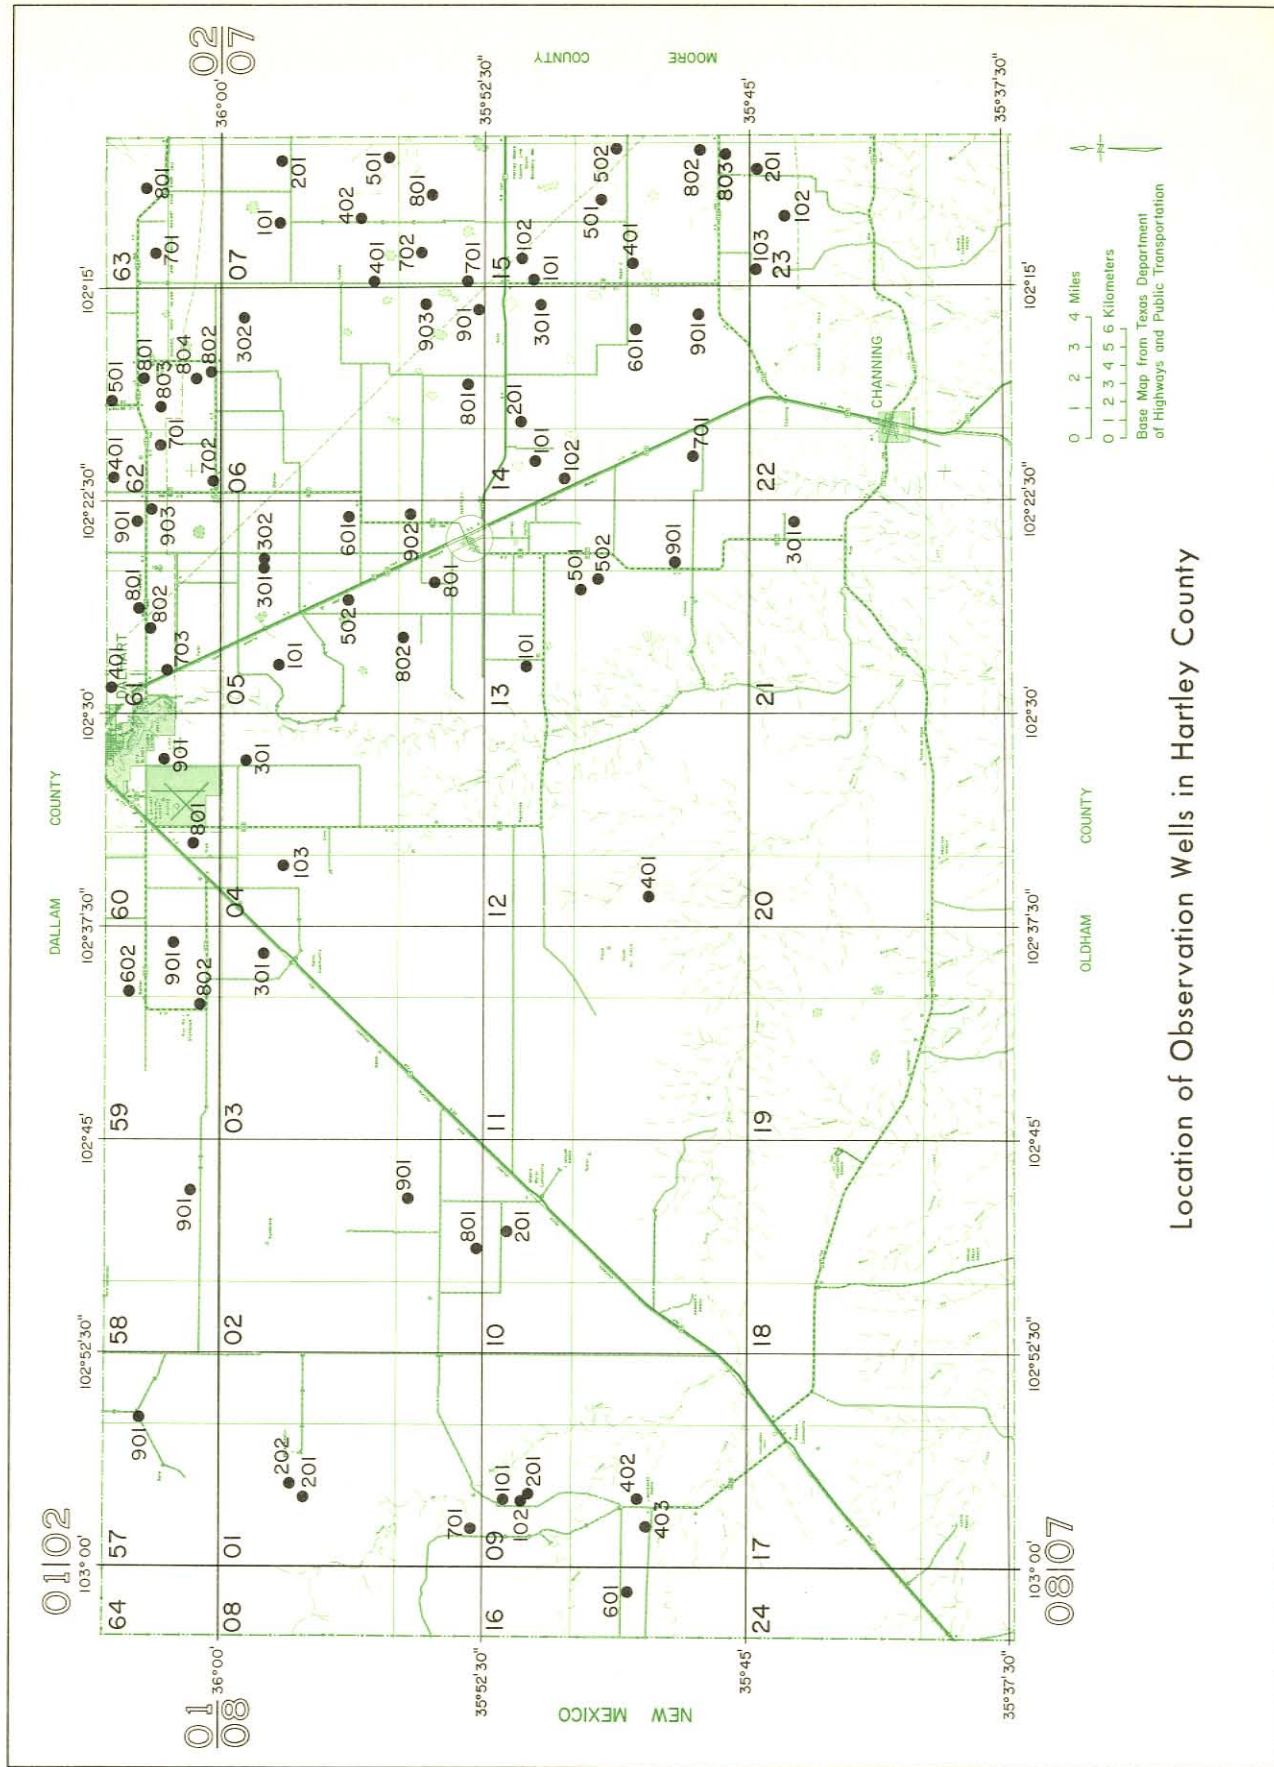

Location of Observation Wells in Roberts County

Location of Observation Wells in Ochiltree County

Location of Observation Wells in Moore County

Location of Observation Wells in Hartley County

OKLAHOMA

Note: This county is within 1° quadrangle number 3.

Location of Observation Wells in Hansford County

Location of Observation Wells in Dallam County