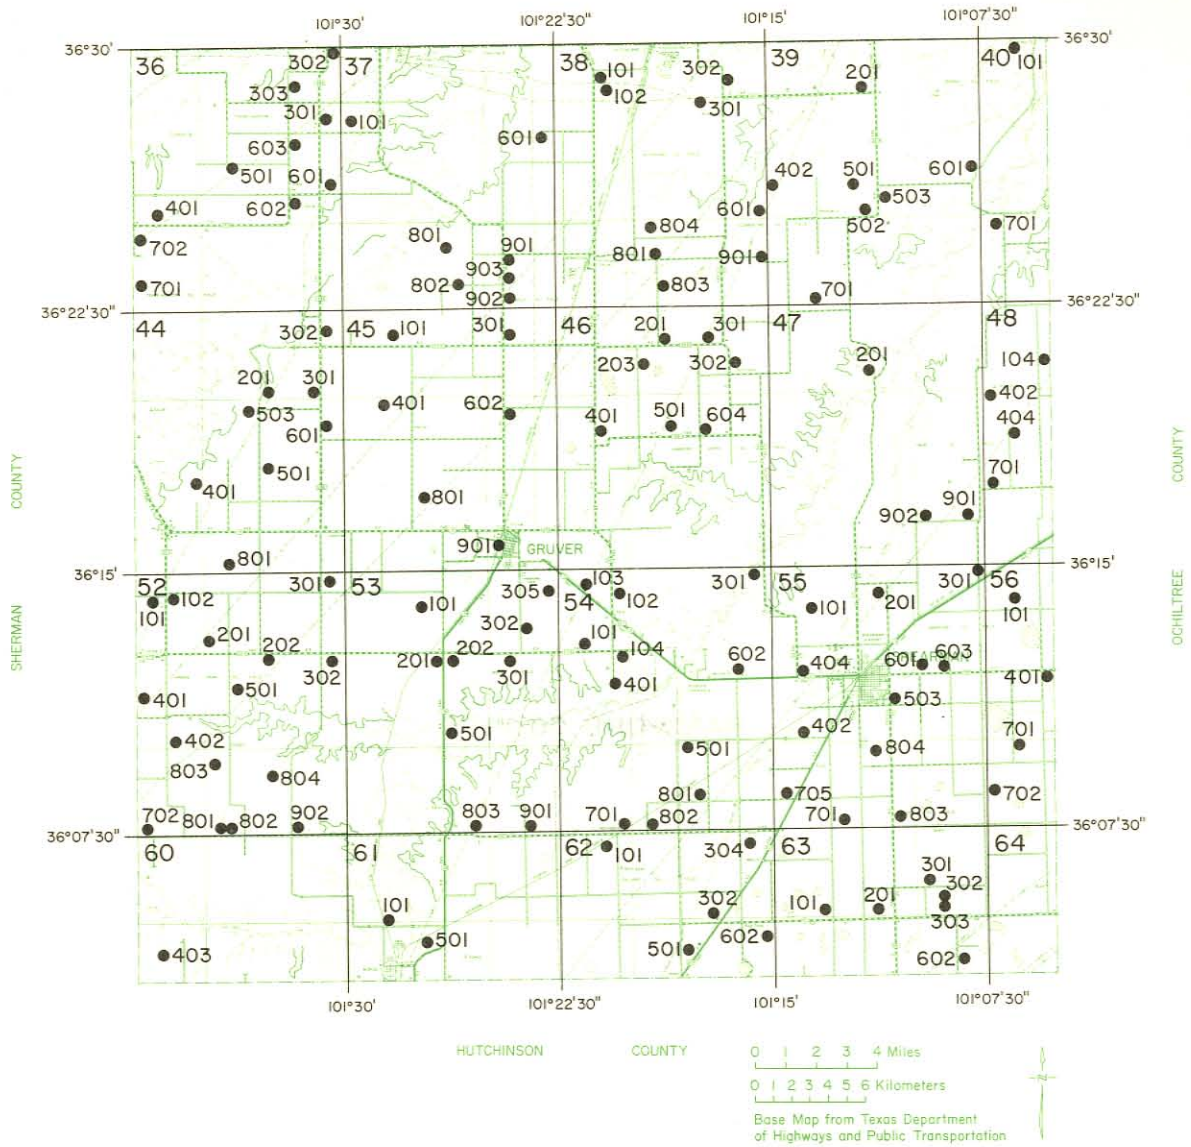

Location of Observation Wells in Roberts County

Location of Observation Wells in Ochiltree County

Location of Observation Wells in Moore County

Location of Observation Wells in Hartley County

OKLAHOMA

Note: This county is within 1° quadrangle number 3.

Location of Observation Wells in Hansford County

Location of Observation Wells in Dallam County